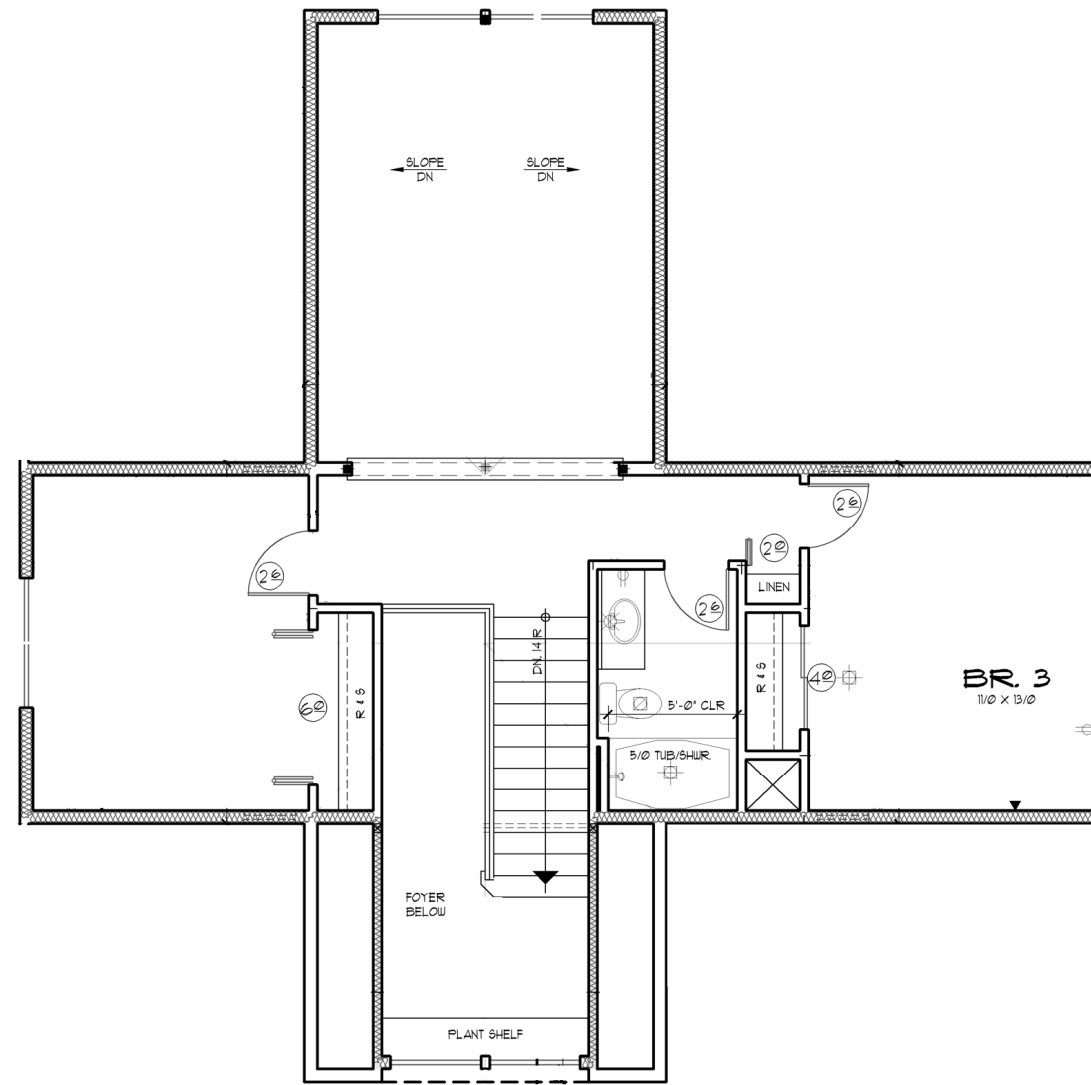

MAIN FLOOR PLAN
SCALE: 1/4" = 1'-0"

Wellborn

UPPER FLOOR PLAN
SCALE: 1/4" = 1'-0"